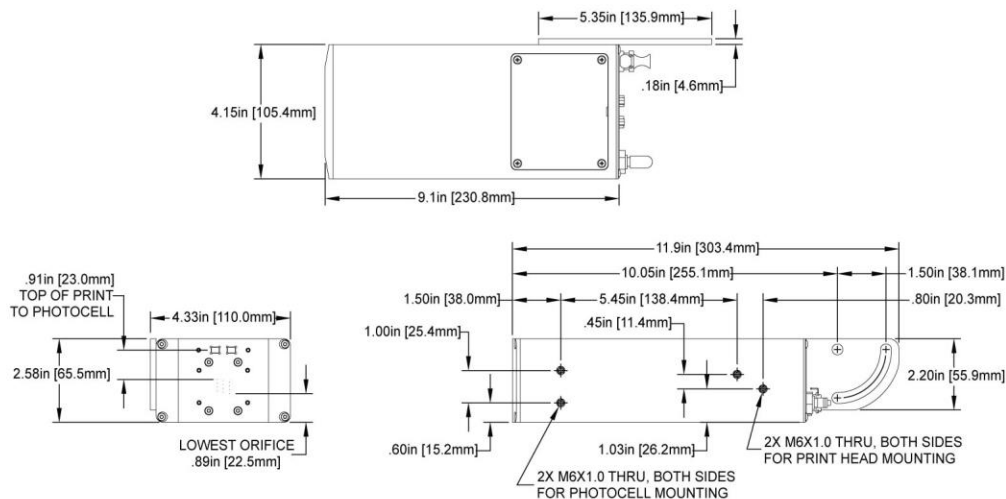

Robust Design

The sealed design of the 12x printhead is easily adjusted to meet your production line needs making it possible to print at any angle: top, bottom or side.

Printhead Specifications:

Print Height	Up to ½"(12 dots)
Lines of Print	Up to 2 stacked lines
Printhead Orientation	Any angle
Print Speed	Up to 650 ft/min
Ink Throw Distance	.1" to .5"
Vertical Resolution	24 dpi
Fonts	5, 7, 9, & 12 dot regular and bold
Horizontal Resolution	
Selectable	Up to 33 dpi
Ink Types	Porous and non-porous
Ink Color Option	Black and colors
Ink Systems	Canister and bulk option
Printhead Dimensions	11.9L x 4. W x 2.6H

Dimensions:

Distributor Information: